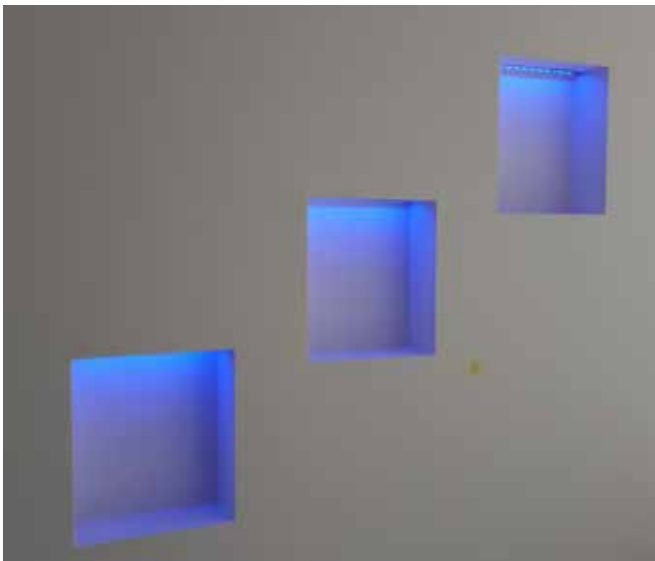

# PRODUCT APPLICATION SHOWCASE 1

All images supplied by LEDstuff customers are used with permission

RGBW Strip Light on the back of a cross

RGB Strip Light under kitchen island

RGBW Strip  
Light in a  
covered outdoor  
area

**Cool White  
Strip Light  
on the sides  
of bathroom  
mirrors**

**Sandblasted strips in a bathroom mirror with Strip Light on the back**

**Strip Light in corner channel, used as a wall light above a bed**

**Recessed Mini Deck Lights**

Warm White Strip Light under stair lip  
in a deck

RGBW Strip Light in channel under deck seating

RGBW Strip Light and Deck Lights

RGBW Strip Light in wall recesses

RGBW Strip Light in kitchen bulkhead, splashback, and toekicks

Wall/Hallway Lights with Mirror Face, sensor operated