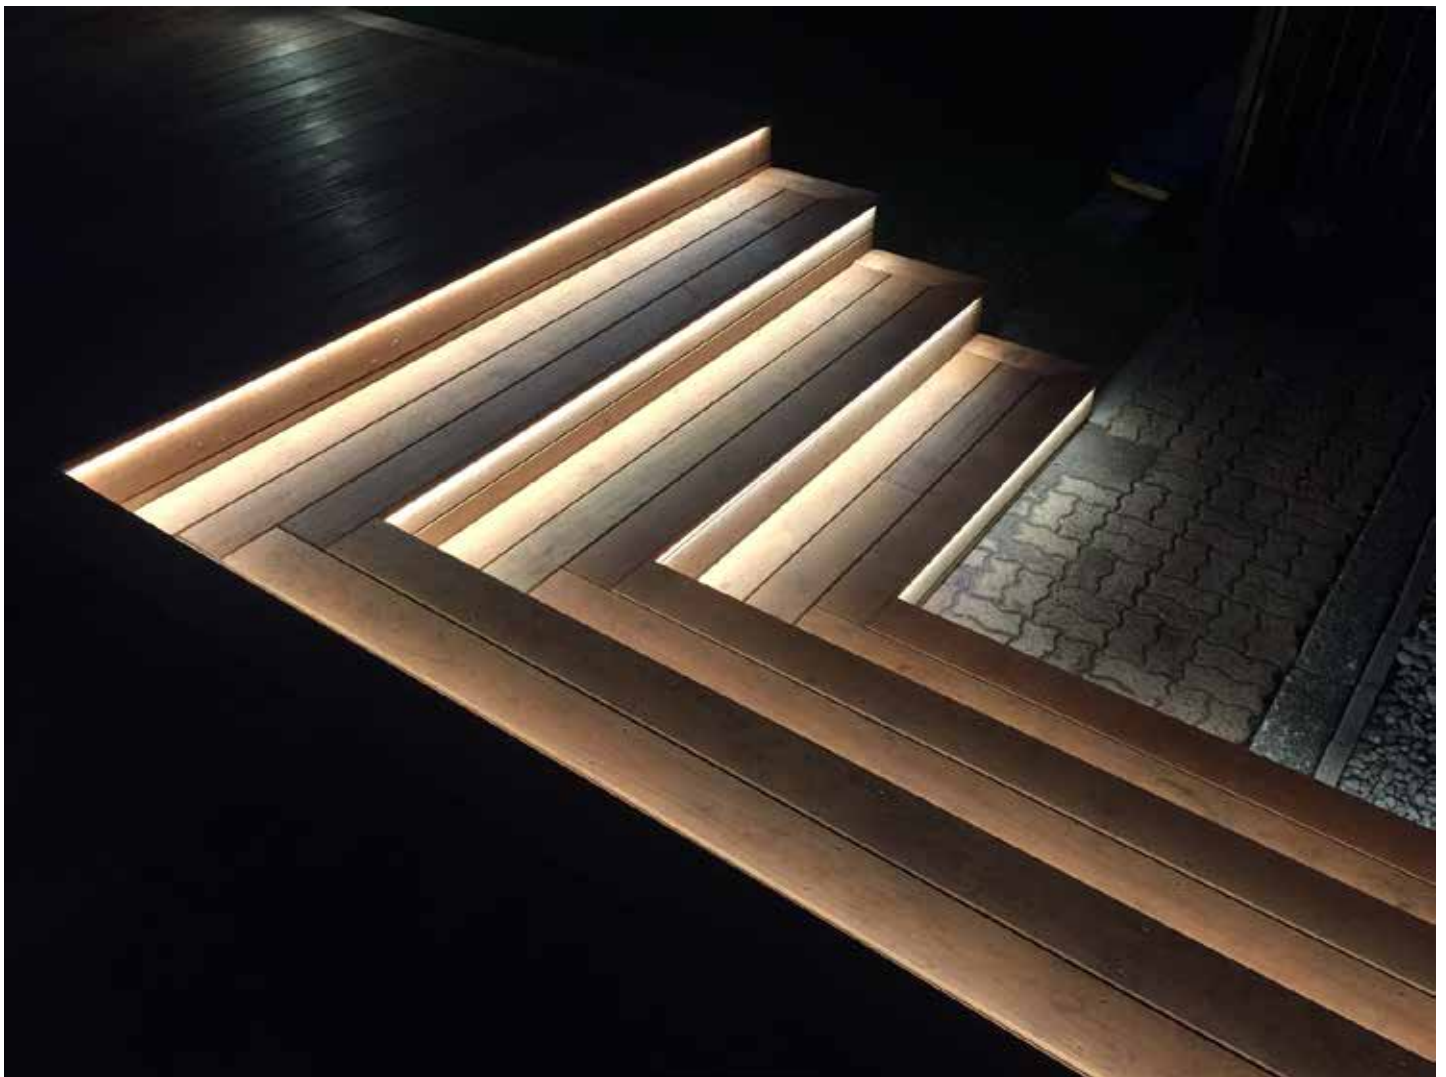

# PRODUCT APPLICATION SHOWCASE 1

All images supplied by LEDstuff customers are used with permission

RGBW Strip Light on the back of a cross

RGB Strip Light under kitchen island

RGBW Strip  
Light in a  
covered outdoor  
area

**Cool White  
Strip Light  
on the sides  
of bathroom  
mirrors**

**Sandblasted strips in a bathroom mirror with Strip Light on the back**

**Strip Light in corner channel, used as a wall light above a bed**

**Recessed Mini Deck Lights**

Warm White Strip Light under stair lip  
in a deck

RGBW Strip Light in channel under deck seating

RGBW Strip Light and Deck Lights

RGBW Strip Light in wall recesses

RGBW Strip Light in kitchen bulkhead, splashback, and toekicks