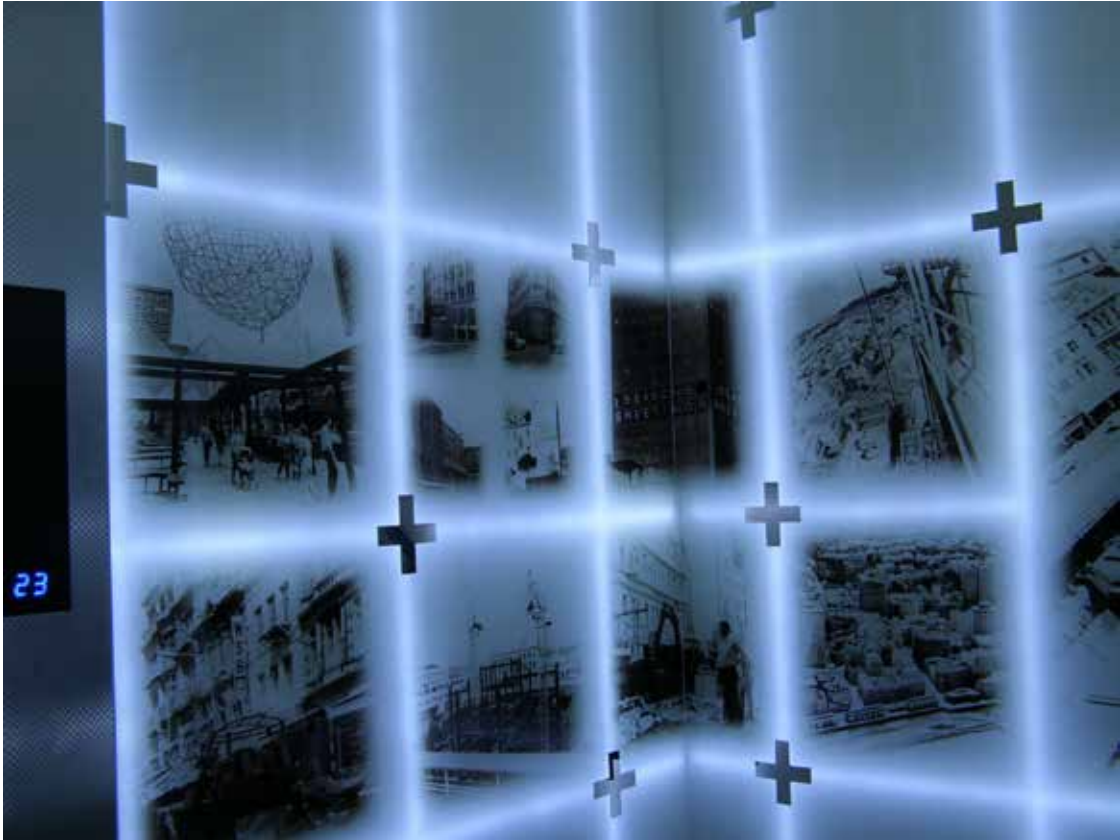

LEDstuff

COMPLETE LED SOLUTIONS

PRODUCT APPLICATION SHOWCASE 2

All images supplied by LEDstuff customers are used with permission

Strip Light
used in
lightboxes and
signage

Digital Strip Light
for NZ Police
Rainbow car for
Pride Festival

Strip Light
retrofitted into
Motorhome/Caravan
light fittings

Strip Light used
for effect
lighting

LongRun Strip Light inside wind turbine shaft

Strip Light in elevator wall display

Strip Light on vehicles

Mixed Individual LEDs used to make a galaxy-inspired ceiling

Bar Lights for camping system run from a car battery

12V Flood Lights with Solar setup for wharf lighting